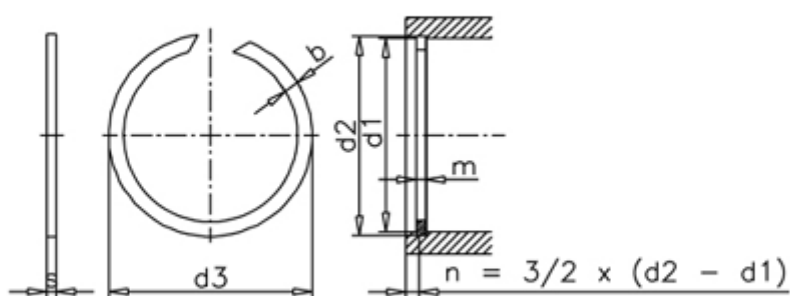

Data Sheet

Article number: 0127208

Description: Circlip SB 350

Measures

b = 7.50

d1 = 350

d2 = 355.0

d3 = 358.4

Description = SB 350

FN kN = 452.00

FR kN = 121.00

m min = 4.2

s = 4.0

tol = +0,36

Weight kg/1000 = 229.00